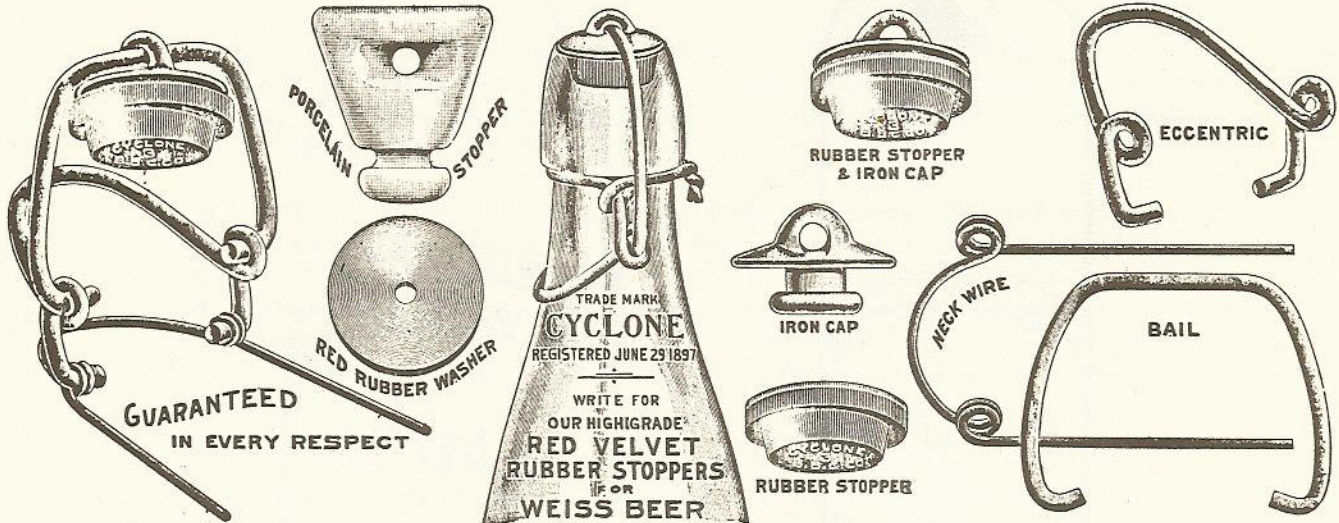

BERNARDIN BOTTLE CAP CO.

19-31 FIRST AVE. EVANSVILLE, IND.

THE BERNARDIN WORLD RENOWNED BOTTLE CAP.

The only perfect bottle cap on the market. These caps are used for beer and carbonated beverages.

send for SAMPLES AND TESTIMONIALS.

Our CYCLONE SODA STOPPERS are guaranteed superior to any other make. we use nothing but the highest grade metal and rubber.

The above cuts represent a few of the many styles tin discs we manufacture.